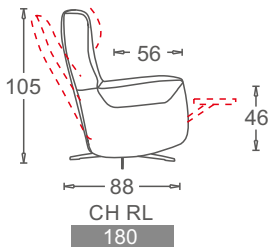

CL130

5 star base Chrome
G

5 star base Black
G

Rotate 360
G

type-C
G

Manual Headrest
G

Electric Footrest
G

Electric Backrest
G

External battery pack
G

D:Relax Chair Double Motor

G:Relax Chair Zero Gravity (Three Motor)

S:Relax Chair Stand-up Assist (Four Motor)

H:Relax Chair Four motor

L:Seat lifting function