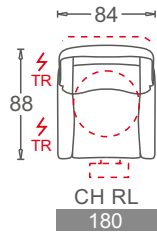

CL130

5 star base Chrome
G

5 star base Black
G

Rotate 360
G

type-C
G

Manual Headrest
G

Electric Footrest
G

Electric Backrest
G