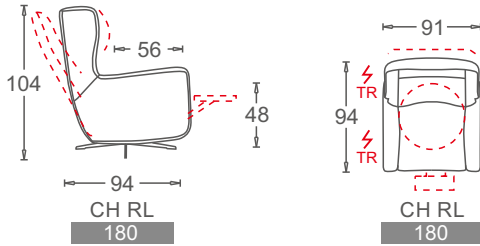

CL139

5 star base Chrome
G

5 star base Black
G

Rotate 360
G

USB
G

Manual Headrest
G

Electric Footrest
G

Electric Backrest
G

External battery pack
G

D:Relax Chair Double Motor

G:Relax Chair Zero Gravity (Three Motor)

S:Relax Chair Stand-up Assist (Four Motor)

H:Relax Chair Four motor

L:Seat lifting function